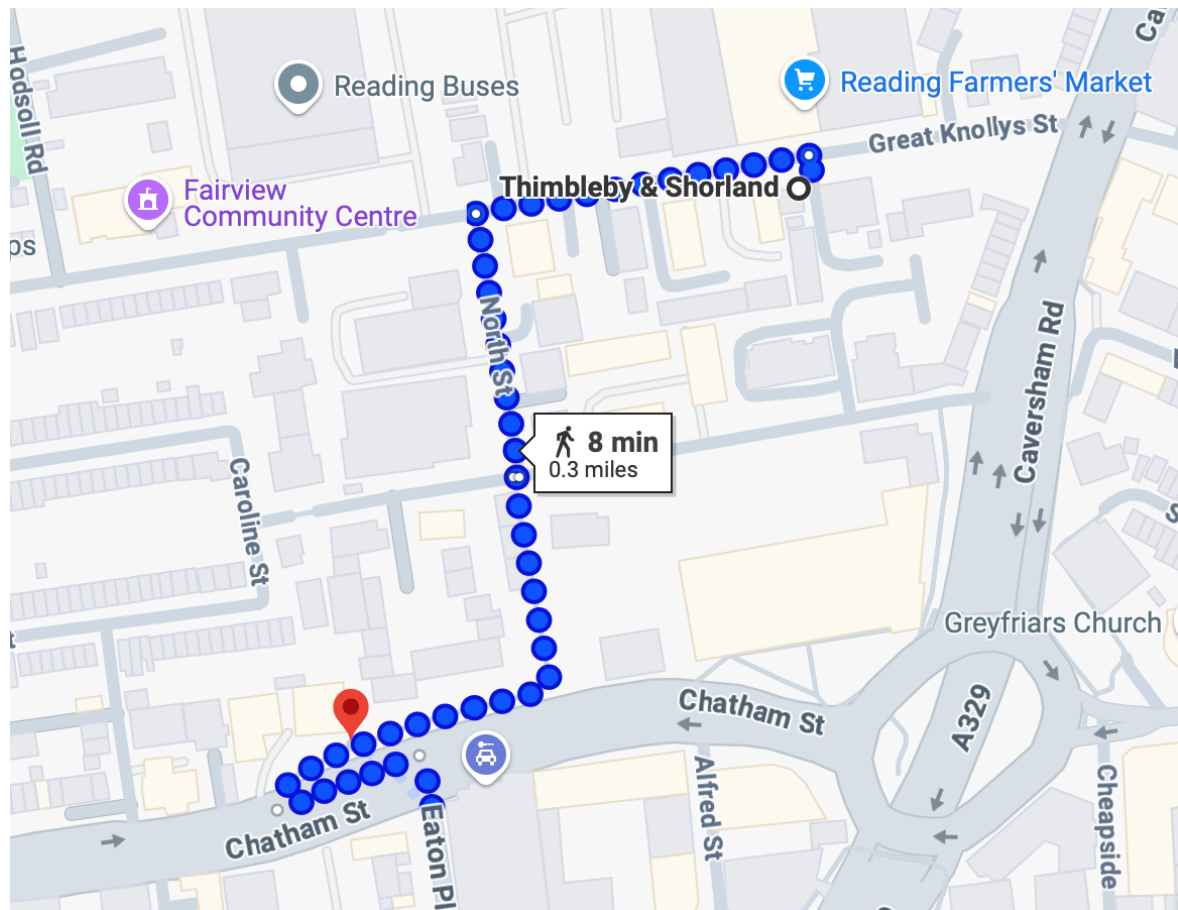

P Less than 2-minute walk

Cattle Market Car Park

Address: Great Knollys Street, Reading, RG1 7HL

Less than 2-minute walk

Type: Surface, 185 spaces (65 **unrestricted headroom**)

Disabled parking bays: Yes

Cash & Card | 24 hrs

P Less than 8-minute walk

Chatham Place Car Park

Address: Chatham Street (off Eaton Place), RG1 7JF

Less than 8-minute walk

Type: Multi-storey, 590 spaces, headroom 2.1m

Disabled parking bays: Yes

Cash & Card | 24 hrs

P Less than 10-minute walk

Broad Street Mall Car Park

Address: Off Castle Street / Inner Distribution Road, RG1 7QE

Type: Multi-storey, 720 spaces, headroom 1.83m

Walk to Thimbleby: 10 mins

Disabled parking bays: Yes

Cash & Card | 24 hrs

P Less than 12-minute walk

Norman Place Car Park

Address: 2 Norman Place, Reading, RG1 8DA

Operator: Euro Car Parks Limited

Spaces: 51

Type: Open-air surface car park, **No Height Restriction**