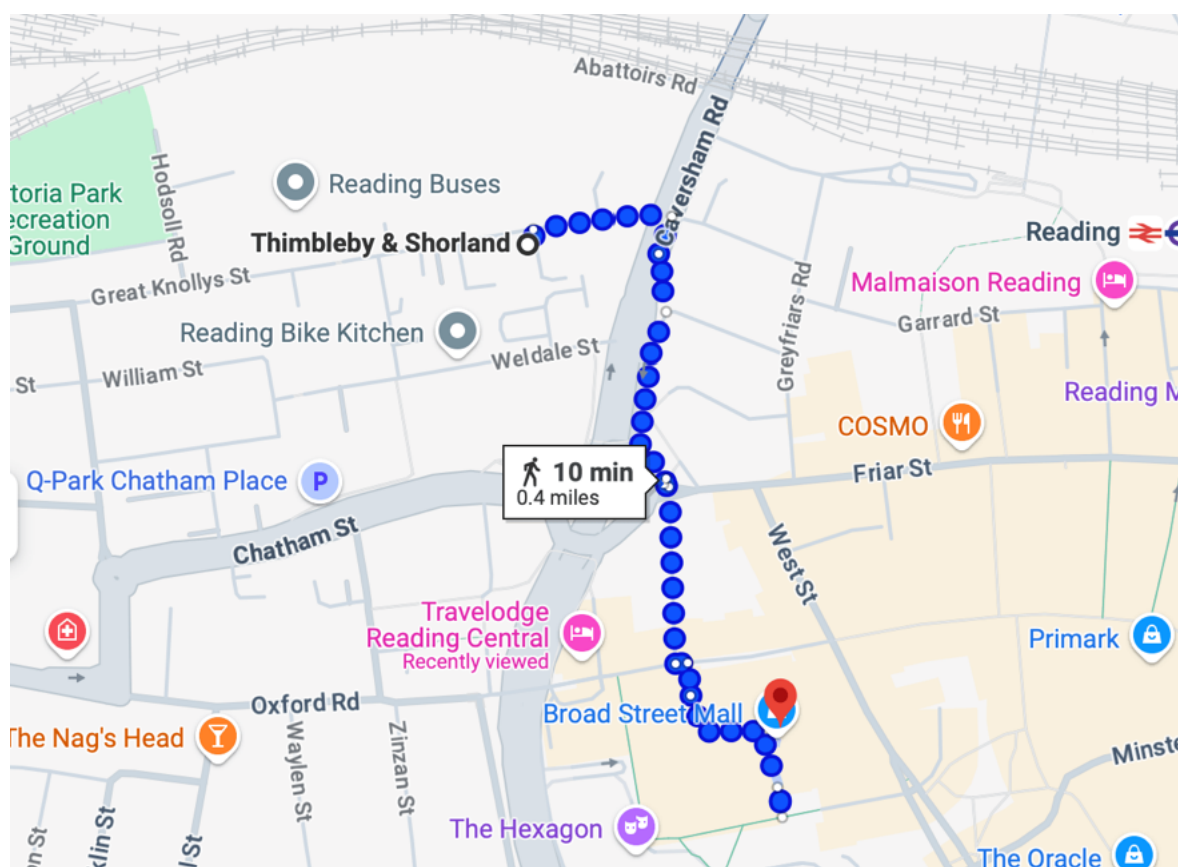

P Less than 2-minute walk

Cattle Market Car Park

Address: Great Knollys Street, Reading, RG1 7HL

Less than 2-minute walk

Type: Surface, 185 spaces (65 **unrestricted headroom**)

Disabled parking bays: Yes

Cash & Card | 24 hrs

P Less than 8-minute walk

Chatham Place Car Park

Address: Chatham Street (off Eaton Place), RG1 7JF

Less than 8-minute walk

Type: Multi-storey, 590 spaces, headroom 2.1m

Disabled parking bays: Yes

Cash & Card | 24 hrs

P Less than 10-minute walk

Broad Street Mall Car Park

Address: Off Castle Street / Inner Distribution Road, RG1 7QE

Type: Multi-storey, 720 spaces, headroom 1.83m

Walk to Thimbleby: 10 mins

Disabled parking bays: Yes

Cash & Card | 24 hrs

P Less than 12-minute walk

Norman Place Car Park

Address: 2 Norman Place, Reading, RG1 8DA

Operator: Euro Car Parks Limited

Spaces: 51

Type: Open-air surface car park, **No Height Restriction**