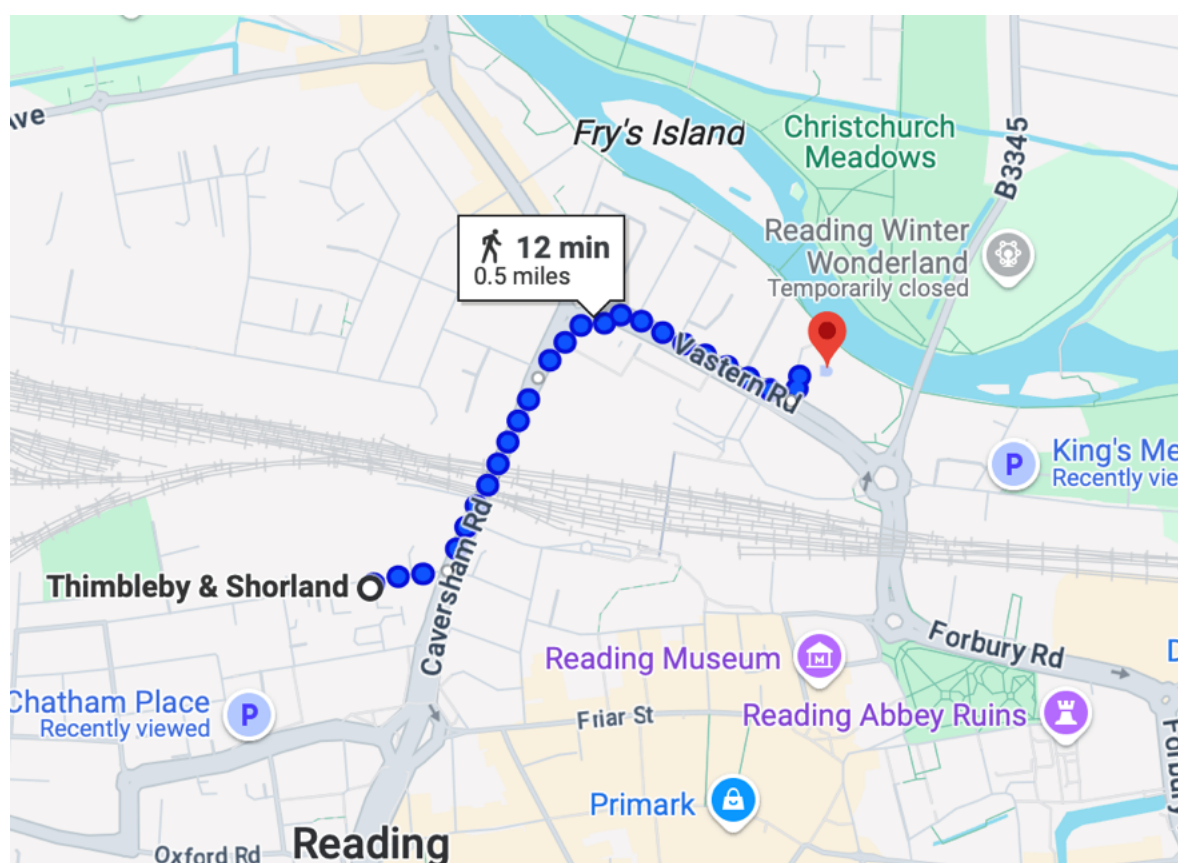

P Less than 2-minute walk

Cattle Market Car Park

Address: Great Knollys Street, Reading, RG1 7HL

Less than 2-minute walk

Type: Surface, 185 spaces (65 **unrestricted headroom**)

Disabled parking bays: Yes

Cash & Card | 24 hrs

P Less than 8-minute walk

Chatham Place Car Park

Address: Chatham Street (off Eaton Place), RG1 7JF

Less than 8-minute walk

Type: Multi-storey, 590 spaces, headroom 2.1m

Disabled parking bays: Yes

Cash & Card | 24 hrs

P Less than 10-minute walk

Broad Street Mall Car Park

Address: Off Castle Street / Inner Distribution Road, RG1 7QE

Type: Multi-storey, 720 spaces, headroom 1.83m

Walk to Thimbleby: 10 mins

Disabled parking bays: Yes

Cash & Card | 24 hrs

P Less than 12-minute walk

Norman Place Car Park

Address: 2 Norman Place, Reading, RG1 8DA

Operator: Euro Car Parks Limited

Spaces: 51

Type: Open-air surface car park, **No Height Restriction**